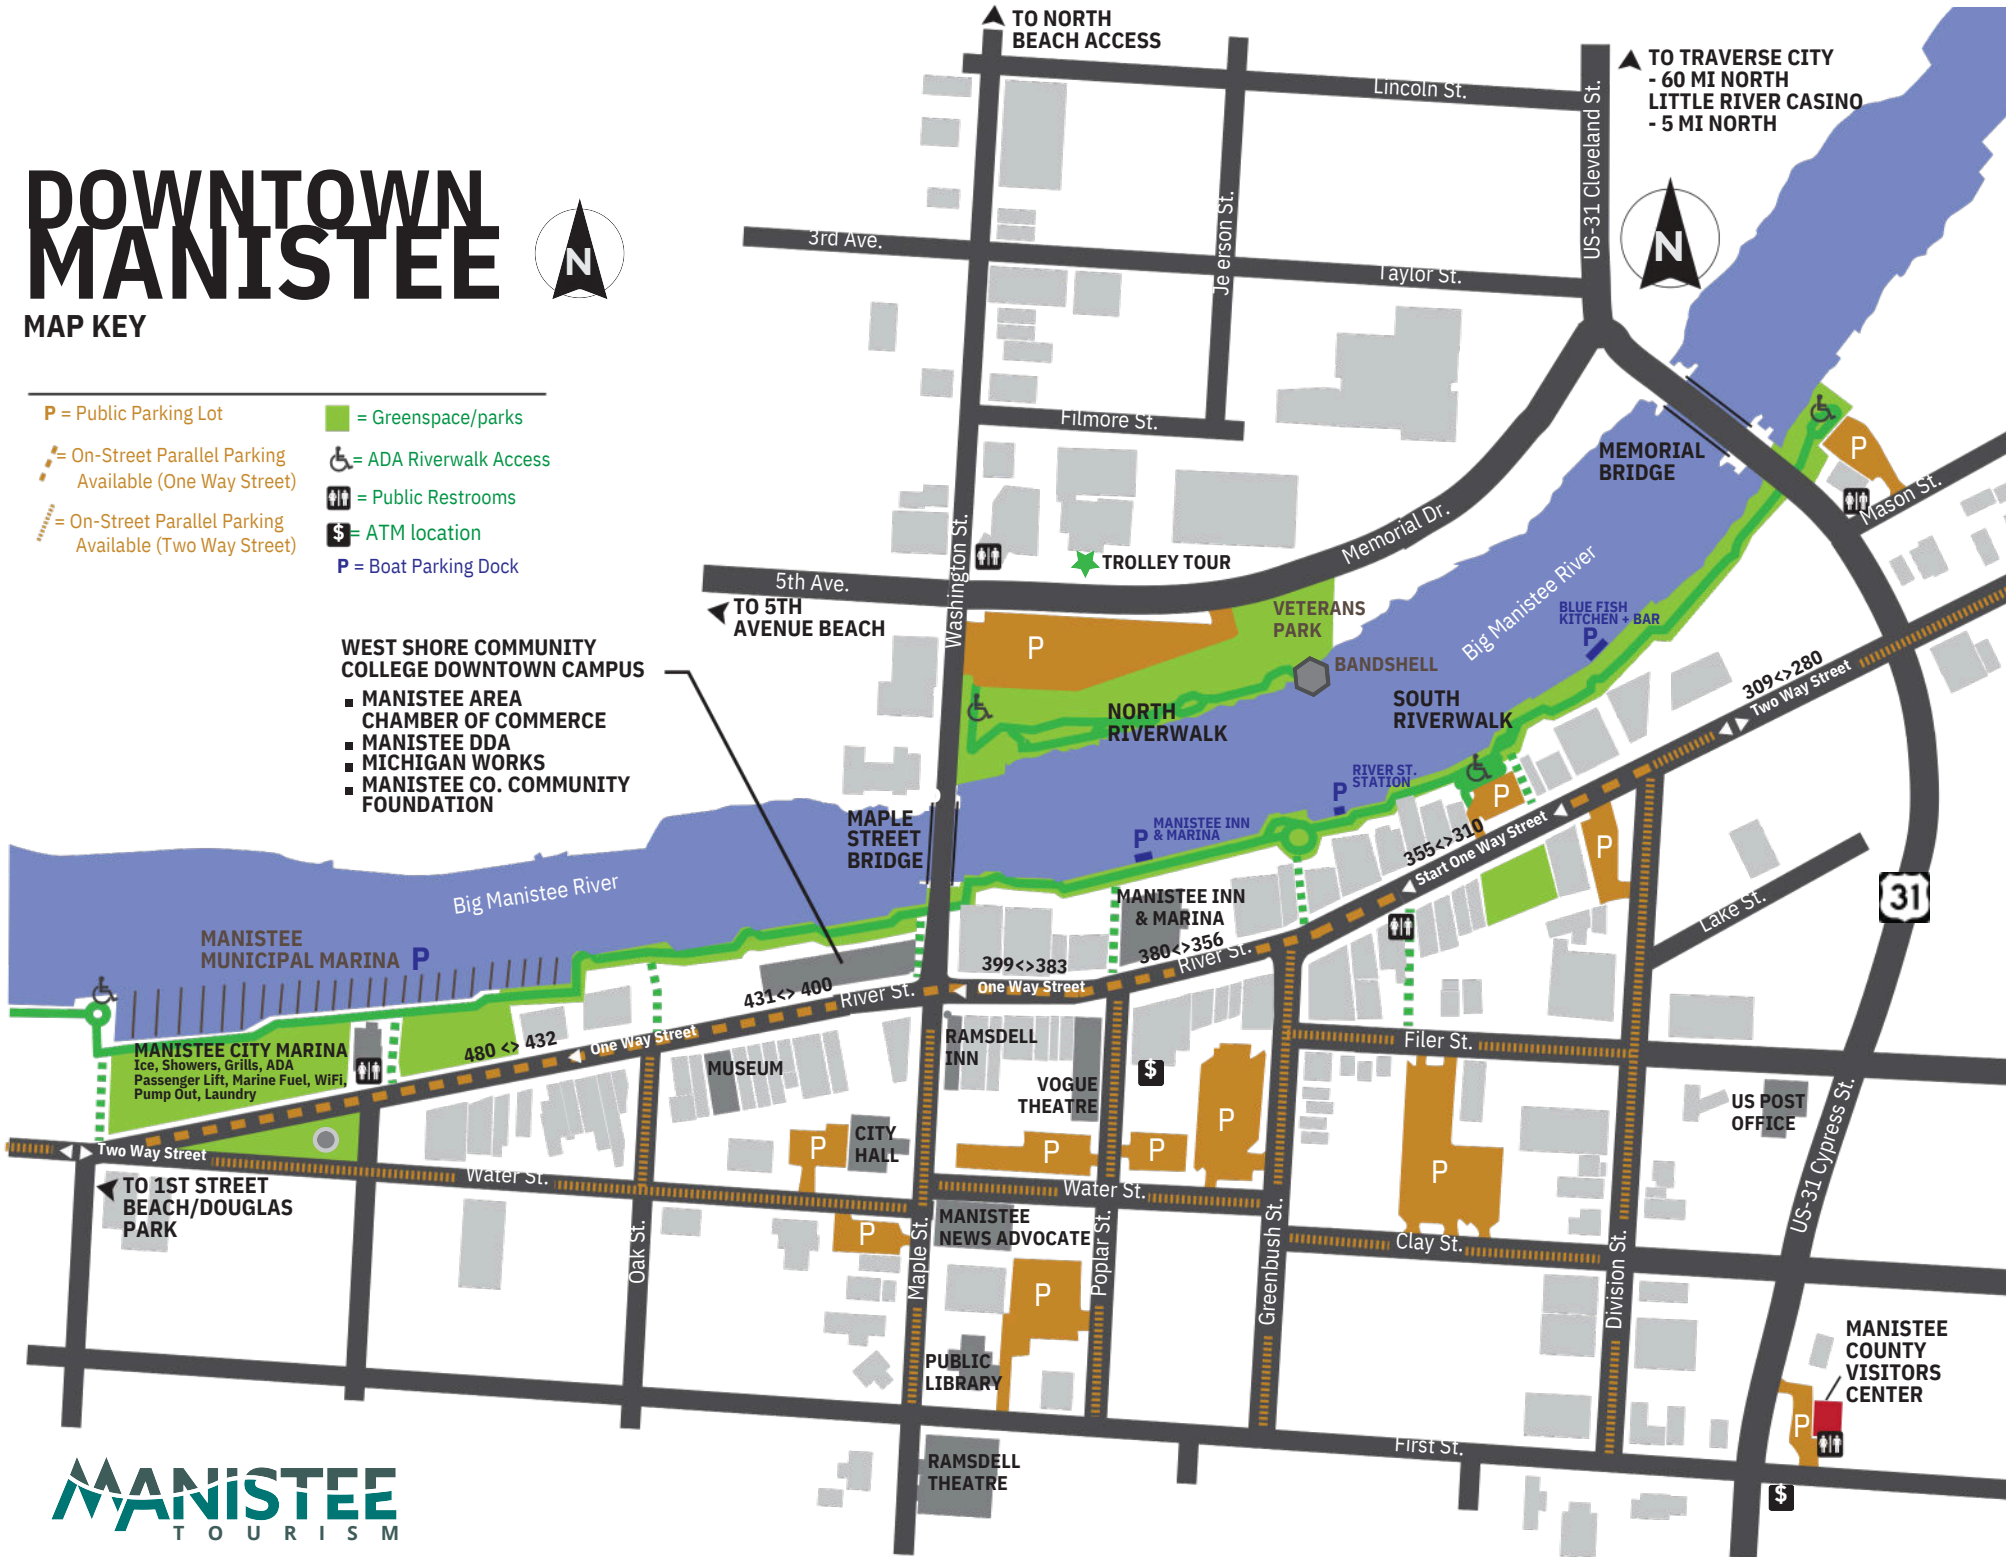

# DOWNTOWN MANISTEE

## MAP KEY

- P = Public Parking Lot
- = Greenspace/parks
- = On-Street Parallel Parking Available (One Way Street)
- = On-Street Parallel Parking Available (Two Way Street)
- ♿ = ADA Riverwalk Access
- ♿ = Public Restrooms
- \$ = ATM location
- P = Boat Parking Dock

- WEST SHORE COMMUNITY COLLEGE DOWNTOWN CAMPUS**
- MANISTEE AREA CHAMBER OF COMMERCE
  - MANISTEE DDA
  - MICHIGAN WORKS
  - MANISTEE CO. COMMUNITY FOUNDATION

▲ TO TRAVERSE CITY  
- 60 MI NORTH  
LITTLE RIVER CASINO  
- 5 MI NORTH

▲ TO 5TH AVENUE BEACH

▲ TO NORTH BEACH ACCESS

▲ TO 1ST STREET BEACH/DOUGLAS PARK